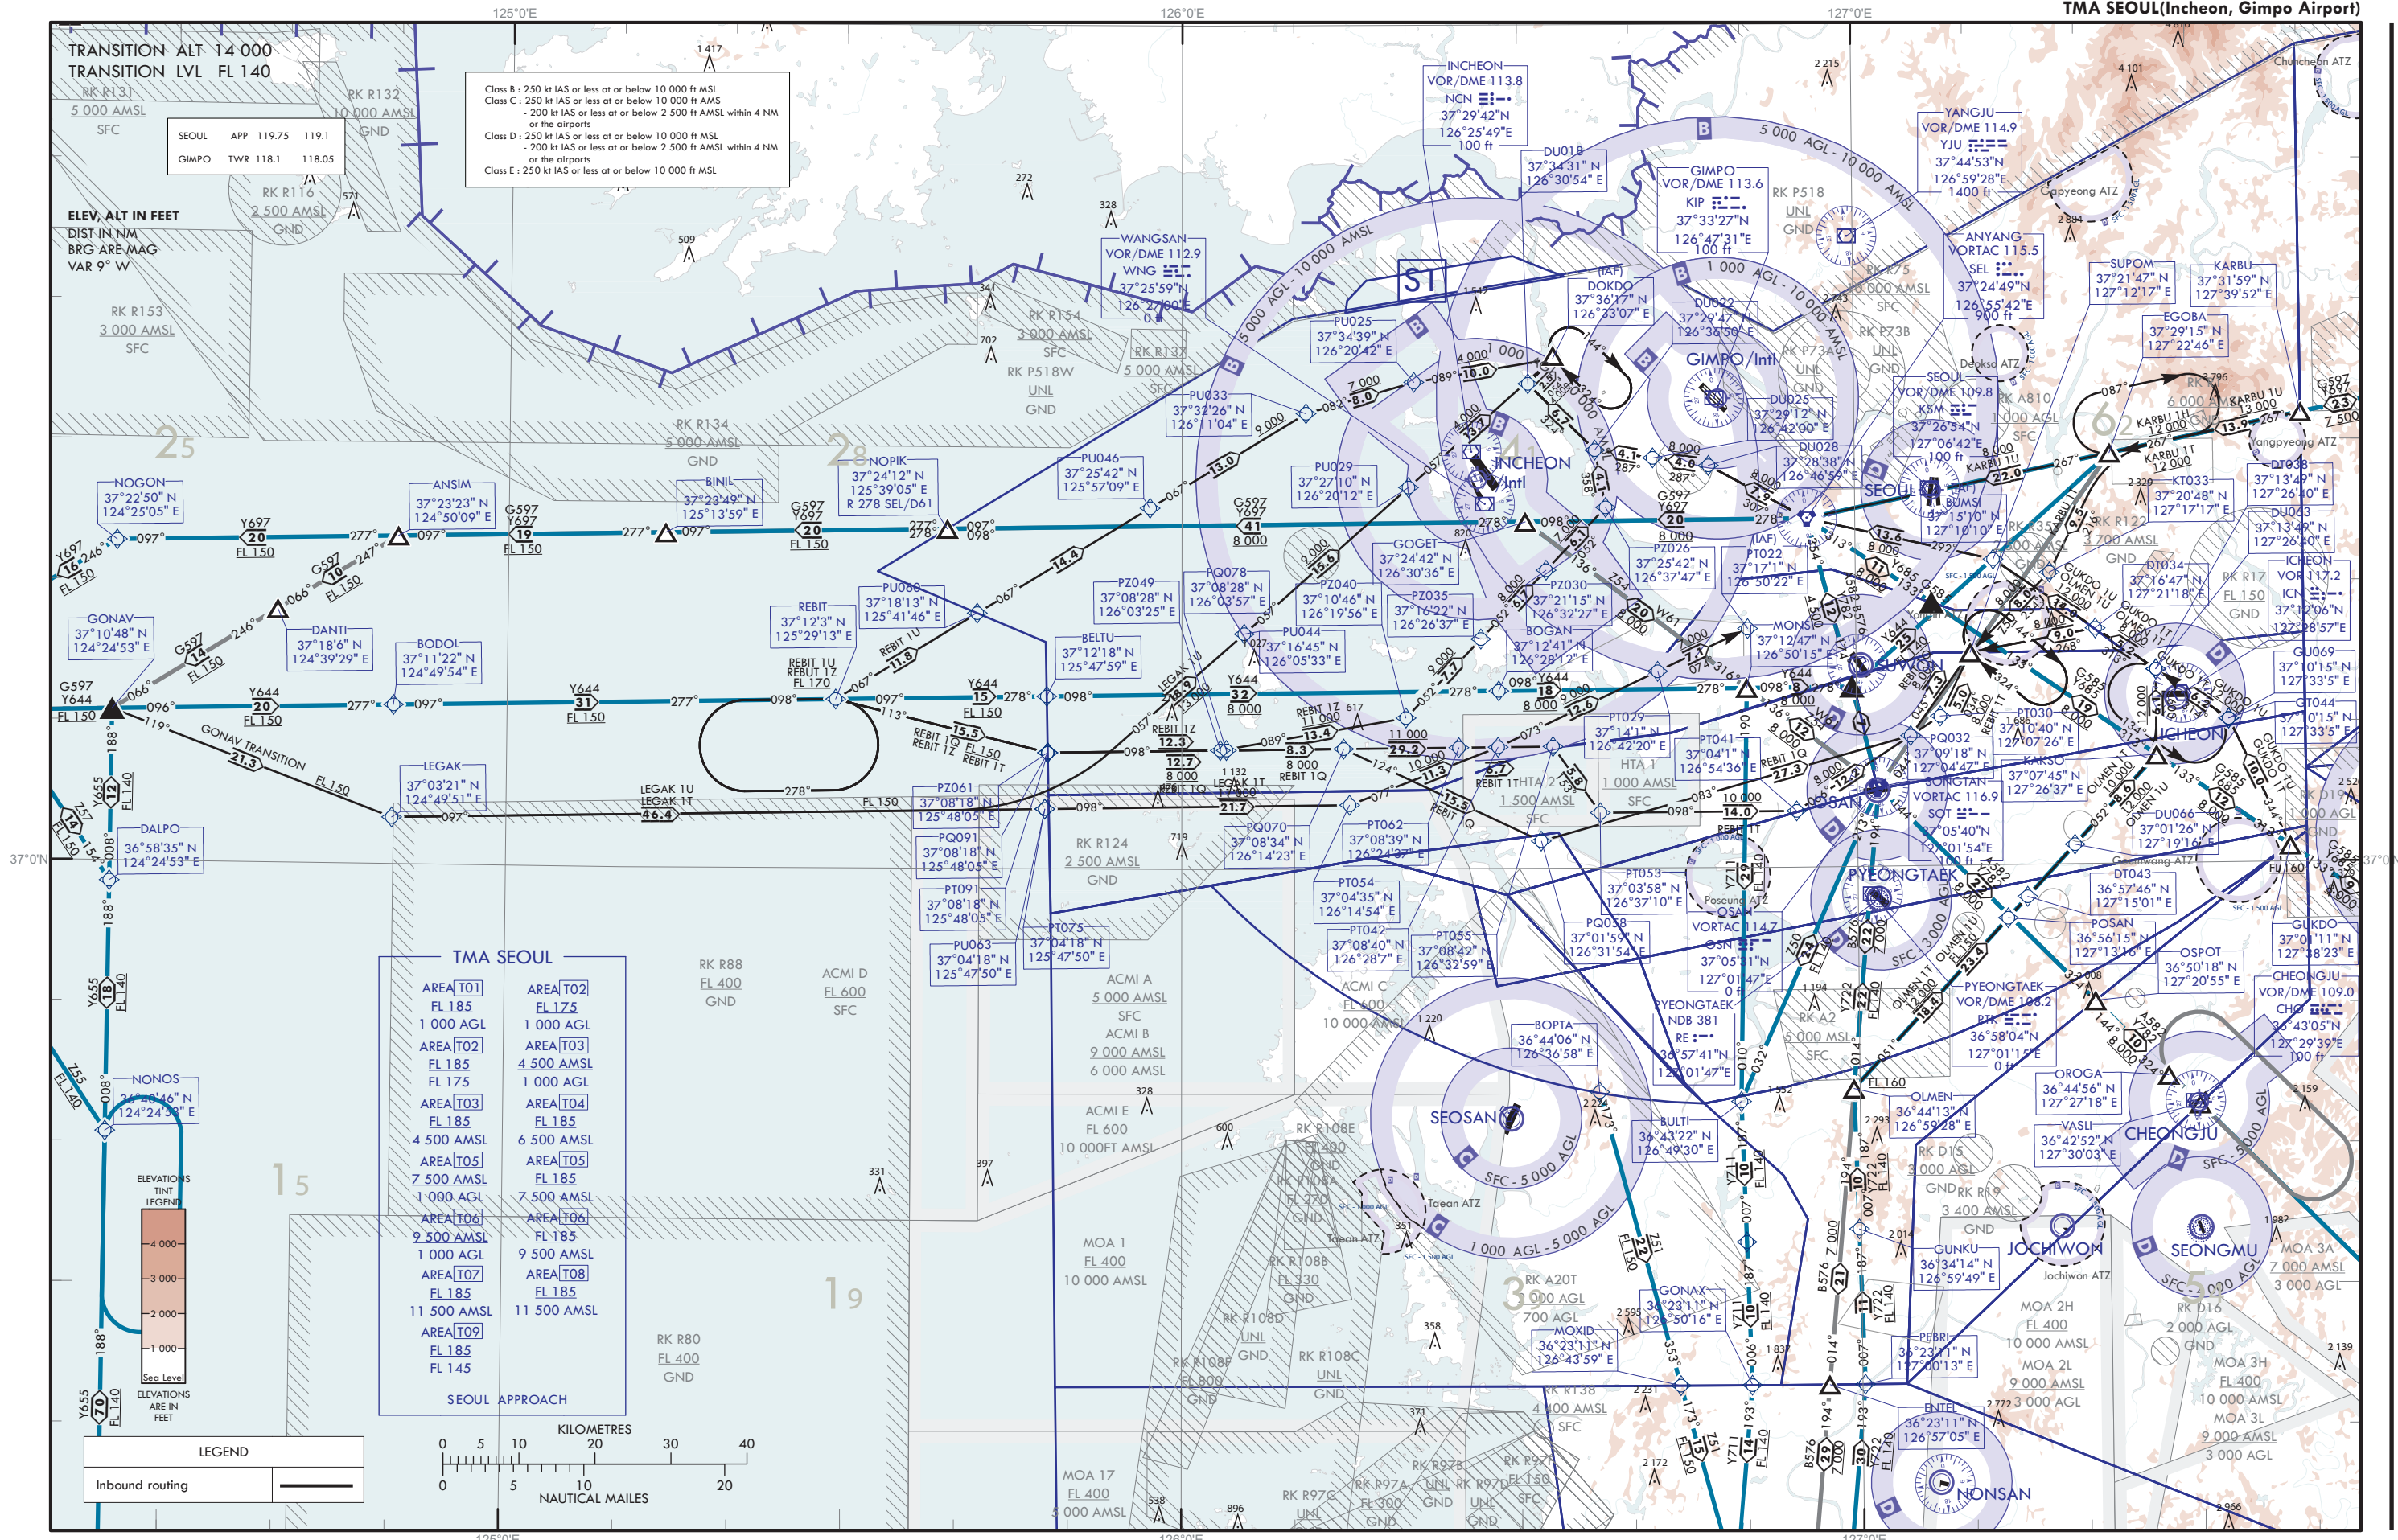

AREA CHART - ICAO (ARRIVAL TRANSIT)

TMA SEOUL(Incheon, Gimpo Airport)

Change : New chart.

PUBLISHED BY THE OFFICE OF CIVIL AVIATION, MINISTRY OF LAND, INFRASTRUCTURE AND TRANSPORT, REPUBLIC OF KOREA